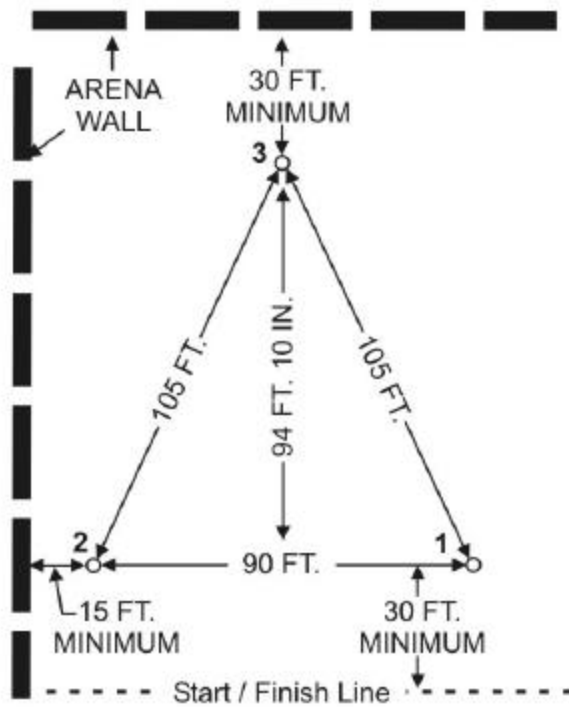

IGRA FLAG RACE PATTERN SET-UP

Stopping Distance of at Least 40' Ft

Contestants may choose to run pattern to the Left or Right