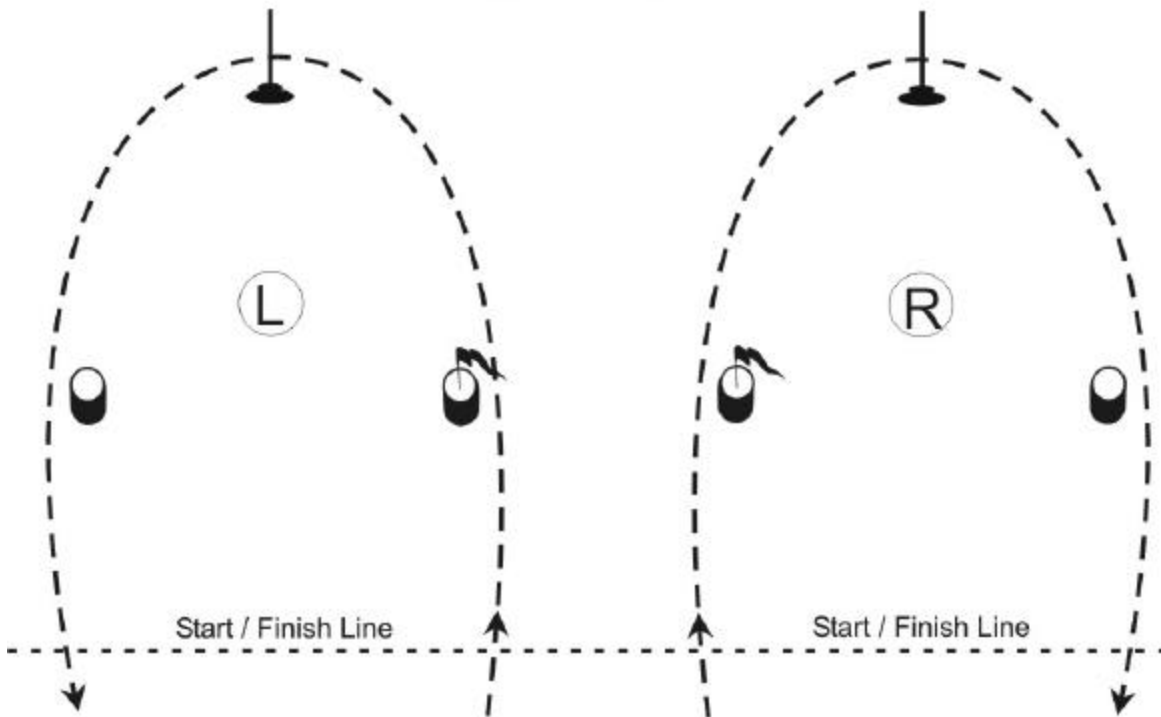

IGRA FLAG RACE PATTERN SET-UP

Stopping Distance of at Least 40' Ft

Contestants may choose to run pattern to the Left or Right