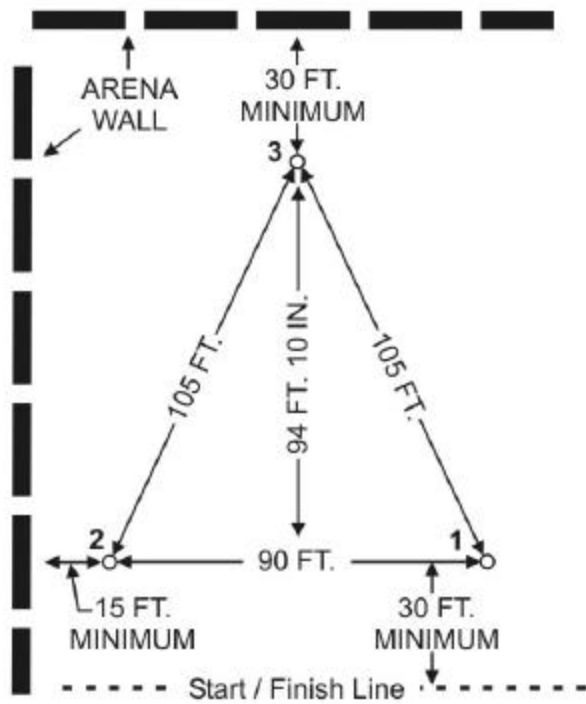

IGRA BARREL RACE PATTERN SET-UP

Contestants may choose to run pattern to the Left or Right