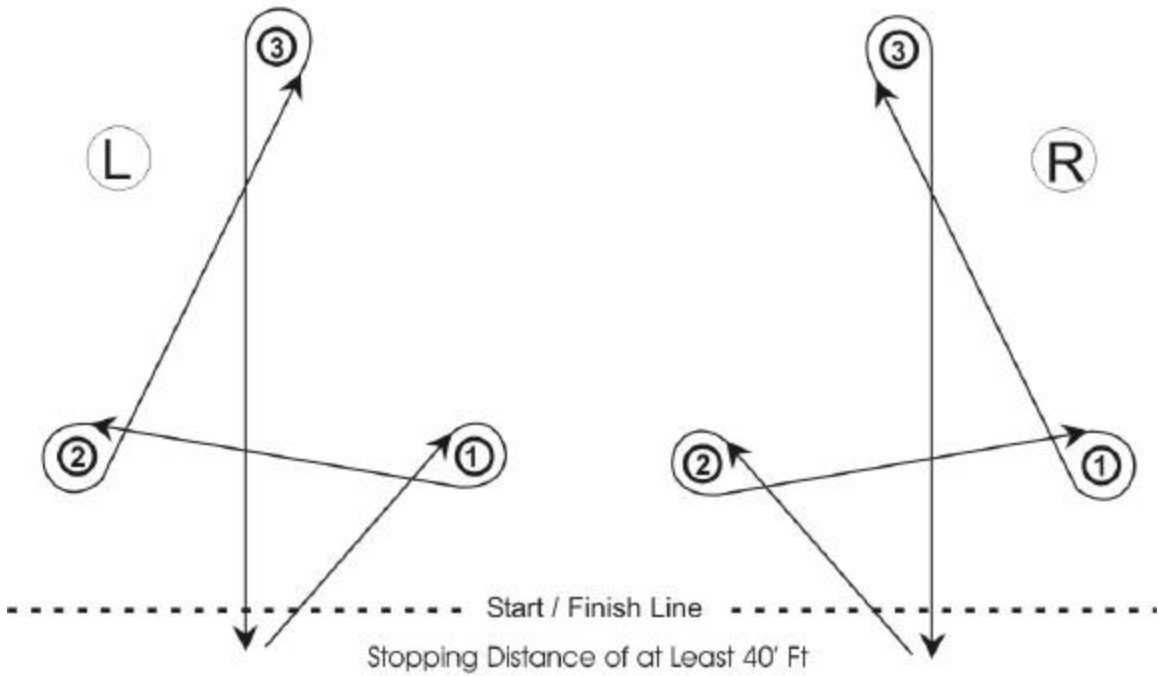

IGRA BARREL RACE PATTERN SET-UP

Contestants may choose to run pattern to the Left or Right