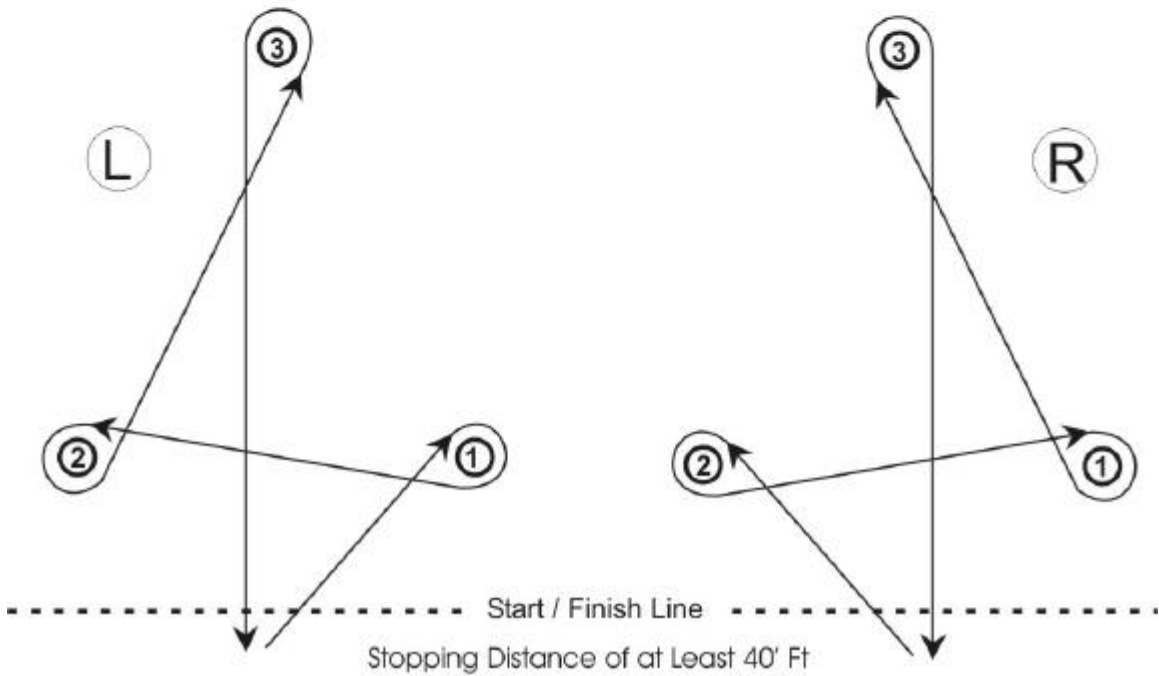

IGRA BARREL RACE PATTERN SET-UP

Contestants may choose to run pattern to the Left or Right