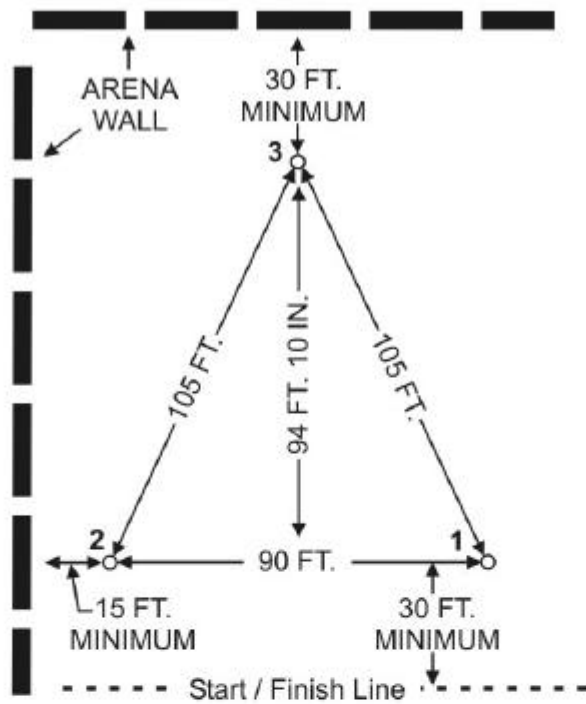

IGRA BARREL RACE PATTERN SET-UP

Contestants may choose to run pattern to the Left or Right