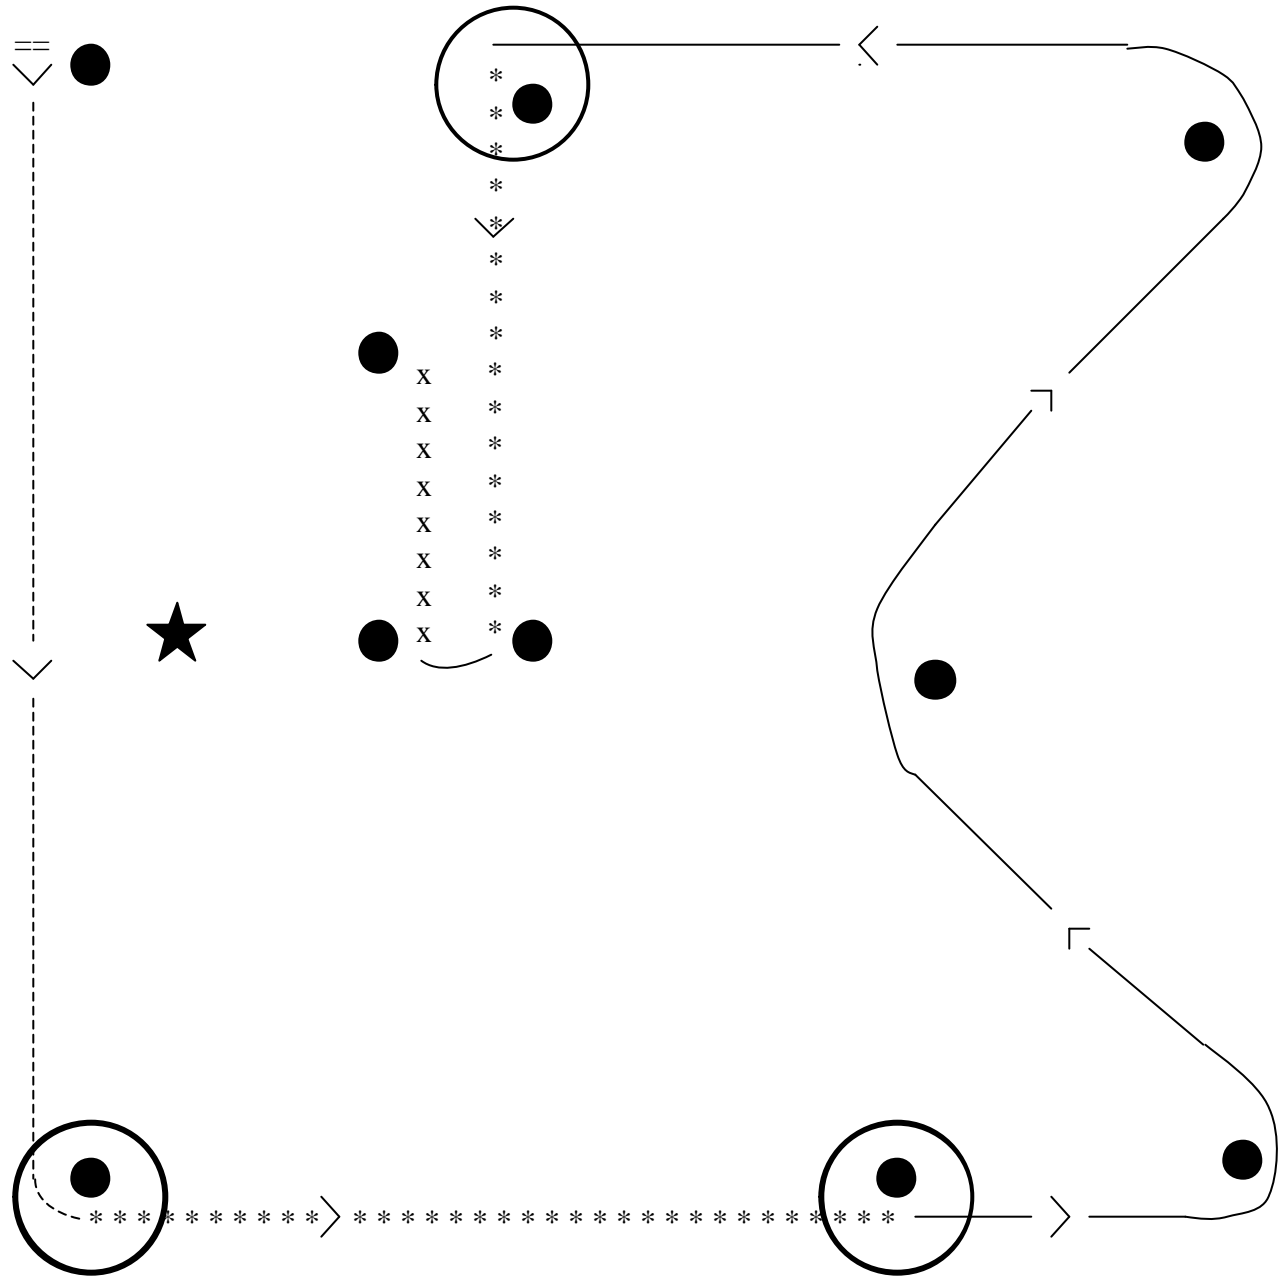

IGRA HORSEMANSHIP PATTERN

== Start

> Direction

● Visible Barrel, Cone, Bucket or Pole

○ Recommended Change Area

★ Camera Position

----- Walk

* * * * * Trot

————— Lope

x x x x x x x x x Backing